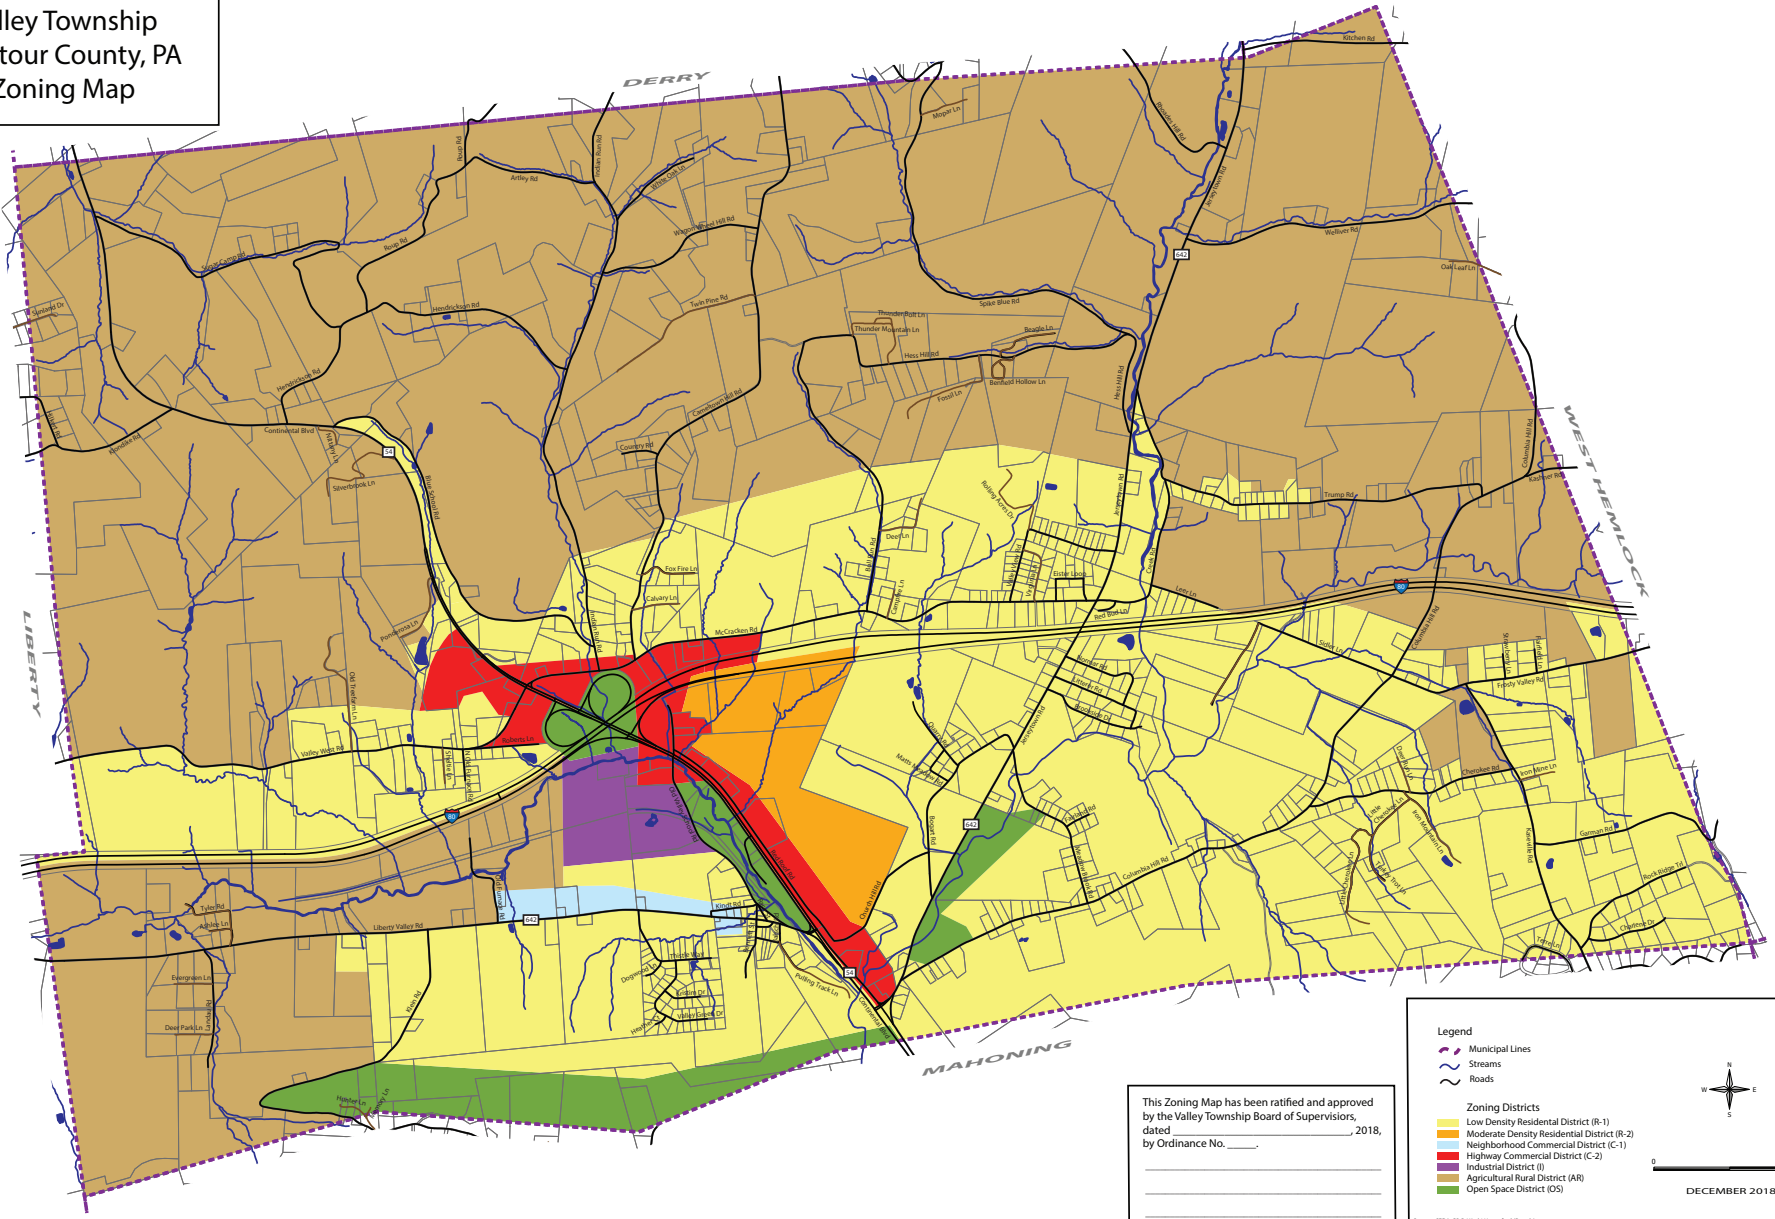

Valley Township
Montour County, PA
Zoning Map

This Zoning Map has been ratified and approved by the Valley Township Board of Supervisors, dated _____, 2018, by Ordinance No. _____

Legend

- Municipal Lines
- Streams
- Roads

Zoning Districts

- Low Density Residential District (R-1)
- Moderate Density Residential District (R-2)
- Neighborhood Commercial District (C-1)
- Highway Commercial District (C-2)
- Industrial District (I)
- Agricultural Rural District (AR)
- Open Space District (OS)

DECEMBER 2018

Source: SEDAC/CDG / Kalle Hornsfield (Planets) TM 6/2/18/19