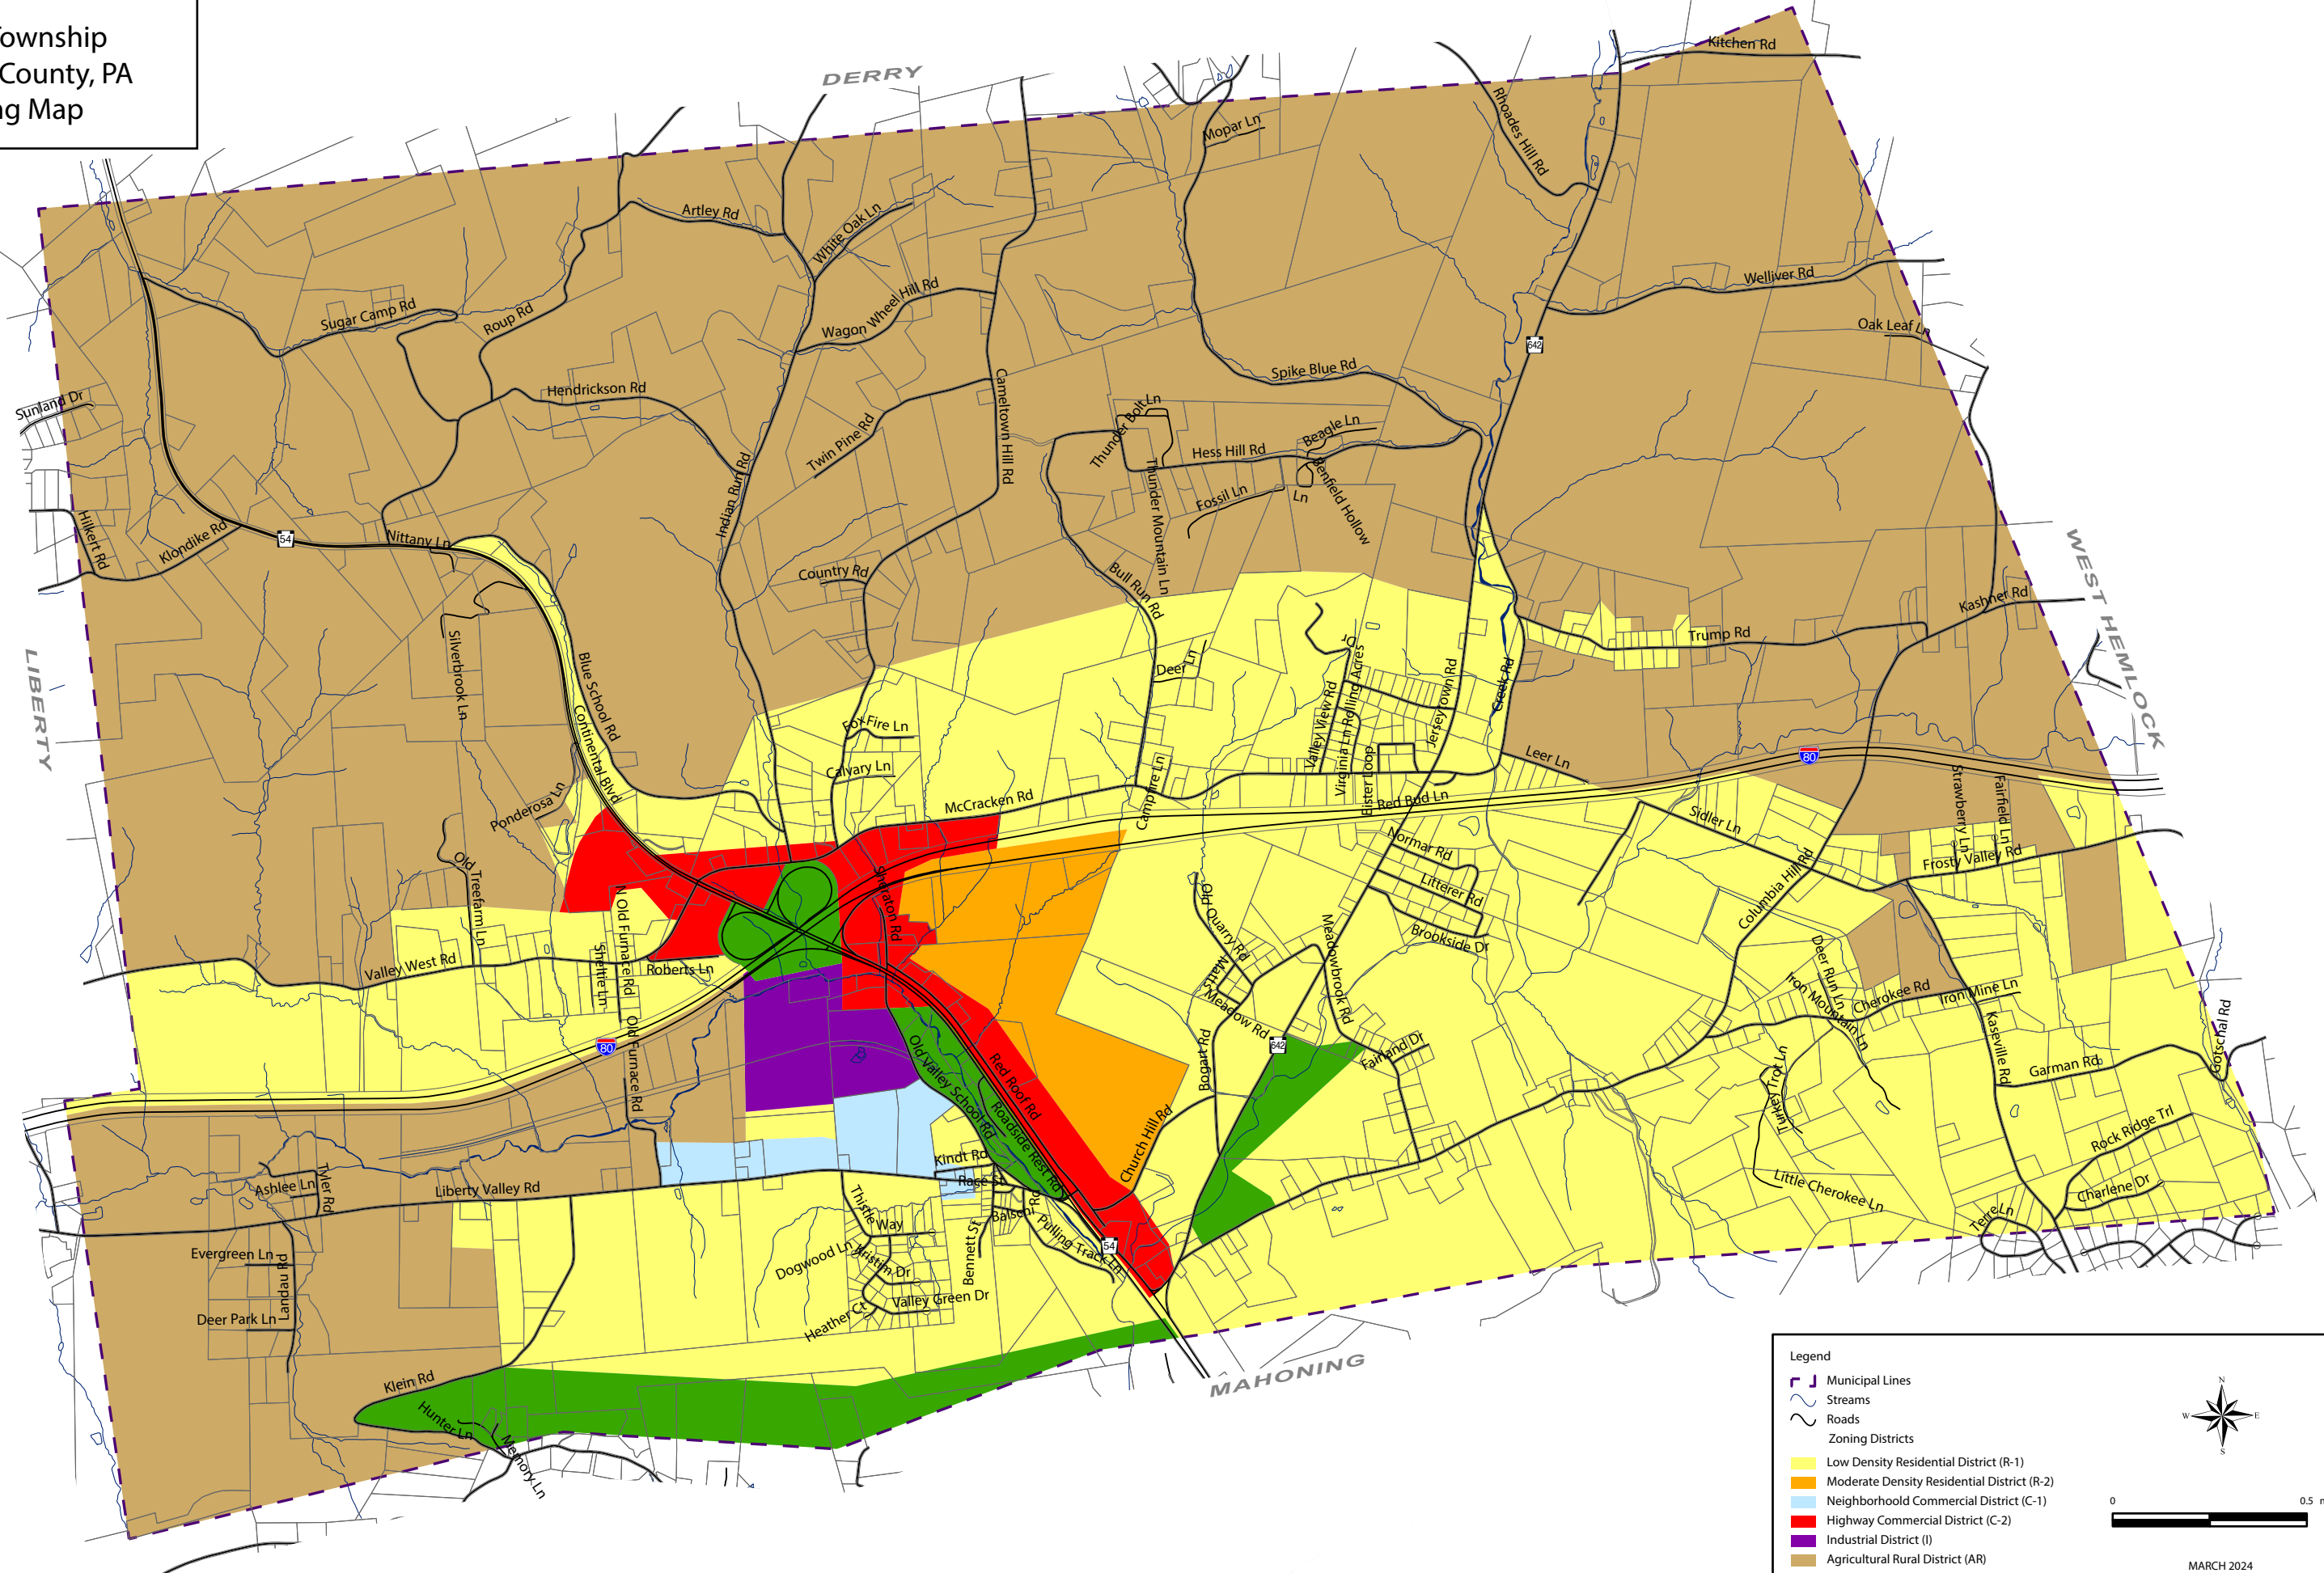

Valley Township  
Montour County, PA  
Zoning Map

**Legend**

- Municipal Lines
- Streams
- Roads
- Zoning Districts**
- Low Density Residential District (R-1)
- Moderate Density Residential District (R-2)
- Neighborhood Commercial District (C-1)
- Highway Commercial District (C-2)
- Industrial District (I)
- Agricultural Rural District (AR)
- Open Space District (OS)

0 0.5 mi  
 MARCH 2024  
 Source: Columbia County GIS  
 TJM 3/26/24